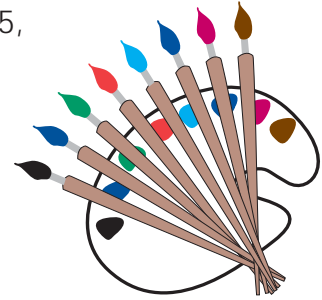

NEW
PRODUCT

Q&E Pantograph Top

Q&E Pantograph Middle

Dunes Pantograph Top

Oak Pantograph Top

Ripple Pantograph Top

Q&E Pantograph NBL Top

Panto Colours

Black, Blue 287, Green 347,
Burgundy 220, Red 185,
Brown 168, S57 Blue
or Reflex Blue

Panto Styles & Positions

- 48 White **Q&E*** Top
- 48 White **Q&E*** Middle
- 48 White Dunes Top
- 48 White Oak Top
- 48 White Ripple Top
- 48 White NBL Top (**Q&E*** without bottom lines)